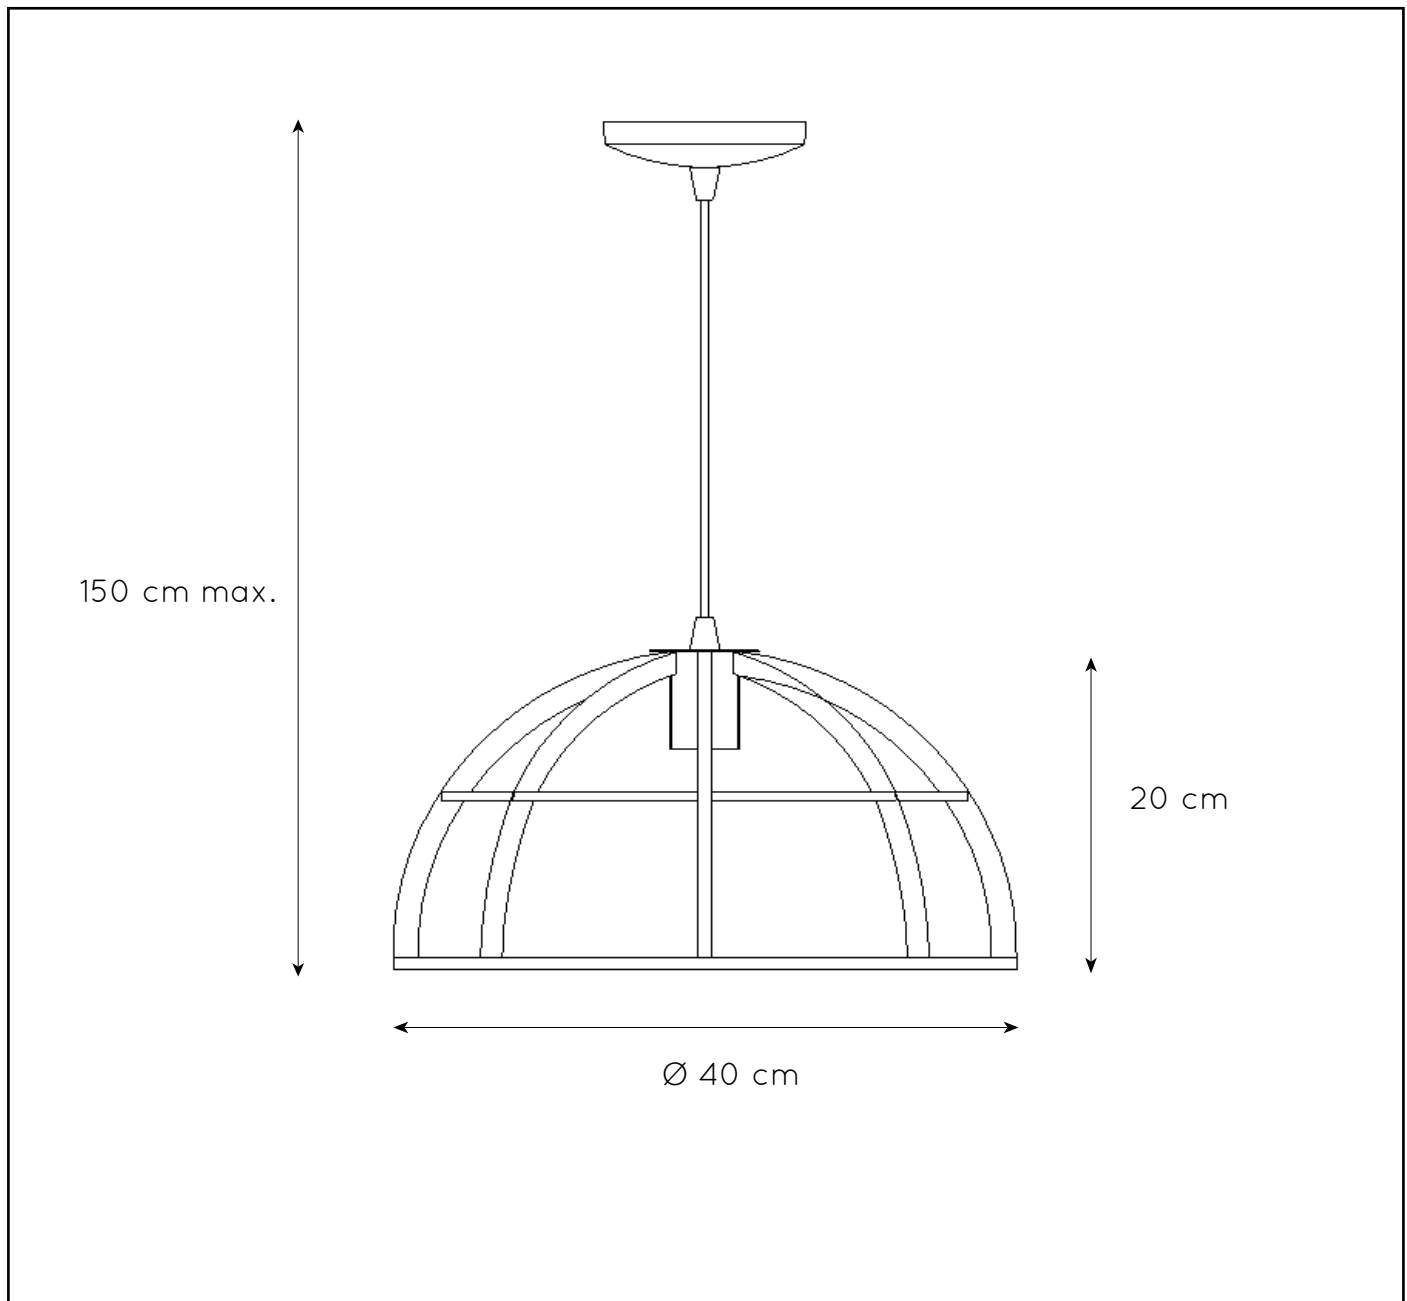

LUCIDE

GENERAL SPECIFICATIONS

item number : 76464/01/30
EAN code : 5411212761002

DIKRA

RECOMMENDED LUCIDE
LIGHT SOURCE

49033/05/62
Light source dimmable : Yes
Light source incl. : No

General

Dimensions LxWxH : 40 cm x 40 cm x 150 cm
Height minimum : -
Height maximum : 150 cm
Dimensions shade LxWxH : 40 cm x 40 cm x 20 cm
Main material : Metal
Ceiling rose material : Metal
Color : Matte black
Style : Modern
Shape : Semicircle
Weight : 1,7kg
Warranty : 2 years

Product specifications

Dimmable : Yes
Light direction : Around (Diffuse)
Adjustable in height : Adjustable In Height
(Before Installation)
Directional : Not Directional
Cable : Yes, Cable On Product
Cable length : 130 cm
Sensor : Without Sensor
Control : Light Switch Control
IP-Class : 20
Electric class : 2
Light source including ?: No
Lamp socket : E27
Light source number : 1
Power requirements : 220-240V~50Hz
Bulb type & maximum wattage : E27- max.60W

For more specifications of this product please visit
www.lucide.com

DIKRA

Item number : 76464/01/30
EAN code : 5411212761002

For more specifications, dimensions please visit
www.lucide.com

LUCIDE

INSTALLATION DRAWING SPECIFICATIONS